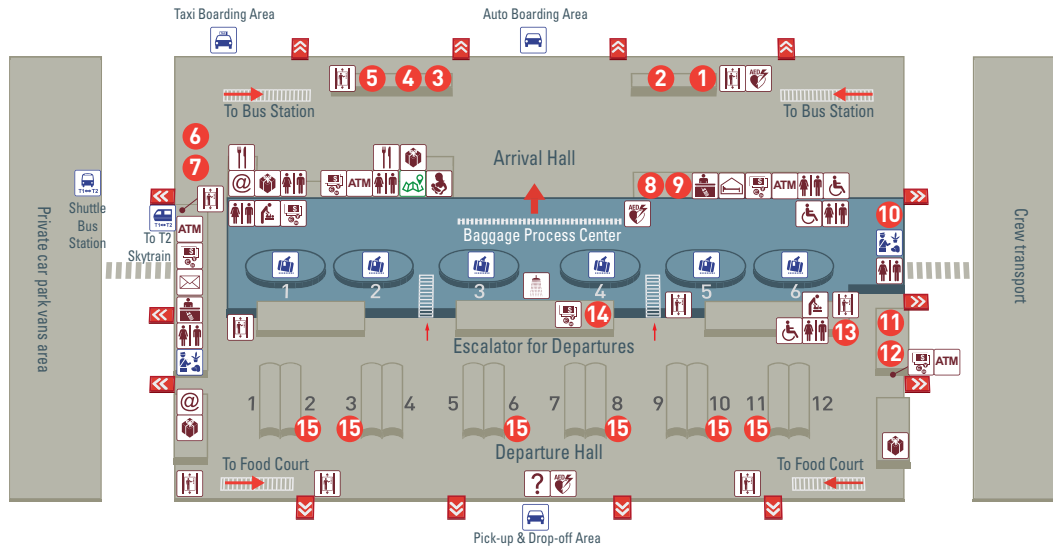

1F

B1

- |  |                                      |
|--|--------------------------------------|
| 1 Rental Car Service Center                      | 9 Duty Free Shop Service Center      |
| 2 Tourism Bureau's Service Counter               | 10 Left Luggage                      |
| 3 Electronic Stored Value Card Service           | 12 National Immigration Agency       |
| 4 International Medical Service Center           | 13 Documents, Photographic Services  |
| 5 Taxi Area                                      | 14 Customs Declare & VAT Refund      |
| 6 11 Baggage Service Center                      | 15 Self-Check-in Counters            |
| 7 Mobile Tourist Services                        | 16 17 20 21 Parking Auto-Pay Station |
| 8 Foreign workers Airport Pick-up Service Center | 18 19 Convenience Stores             |

Arrival Area
Departure Area
Non-Controlled Area

- ? Information @ Internet I Elevator P Post office A Automated external defibrillator  
 S Shops R Restaurant C Currency exchange R Rest area N Nursery room B Breastfeeding room  
 W Restroom D Restroom for the disabled C Children play area H Hotel information B Bank  
 T Telecommunication service S Shower ATM Medical center E Escalator B Baggage claim  
 S Skytrain to terminal 1/2 T Transfer A Airlines desk/Transfer counter Q Animal & plant quarantine  
 T Ticketing counter S Stairs I Internet access in public area N National Park Travel News