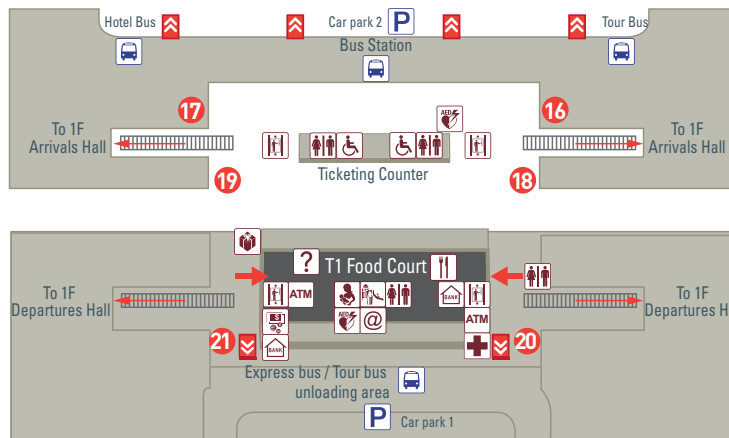

1F

B1

- |  |                                      |
|--|--------------------------------------|
| 1 Rental Car Service Center                      | 9 Duty Free Shop Service Center      |
| 2 Tourism Bureau's Service Counter               | 10 Left Luggage                      |
| 3 Electronic Stored Value Card Service           | 12 National Immigration Agency       |
| 4 International Medical Service Center           | 13 Documents, Photographic Services  |
| 5 Taxi Area                                      | 14 Customs Declare & VAT Refund      |
| 6 11 Baggage Service Center                      | 15 Self-Check-in Counters            |
| 7 Mobile Tourist Services                        | 16 17 20 21 Parking Auto-Pay Station |
| 8 Foreign workers Airport Pick-up Service Center | 18 19 Convenience Stores             |

Arrival Area
Departure Area
Non-Controlled Area

- ? Information @ Internet I Elevator P Post office A Automated external defibrillator  
 S Shops R Restaurant C Currency exchange R Rest area N Nursery room B Breastfeeding room  
 W Restroom D Restroom for the disabled C Children play area H Hotel information B Bank  
 T Telecommunication service S Shower ATM Medical center E Escalator B Baggage claim  
 S Skytrain to terminal 1/2 T Transfer A Airlines desk/Transfer counter Q Animal & plant quarantine  
 T Ticketing counter S Stairs I Internet access in public area N National Park Travel News